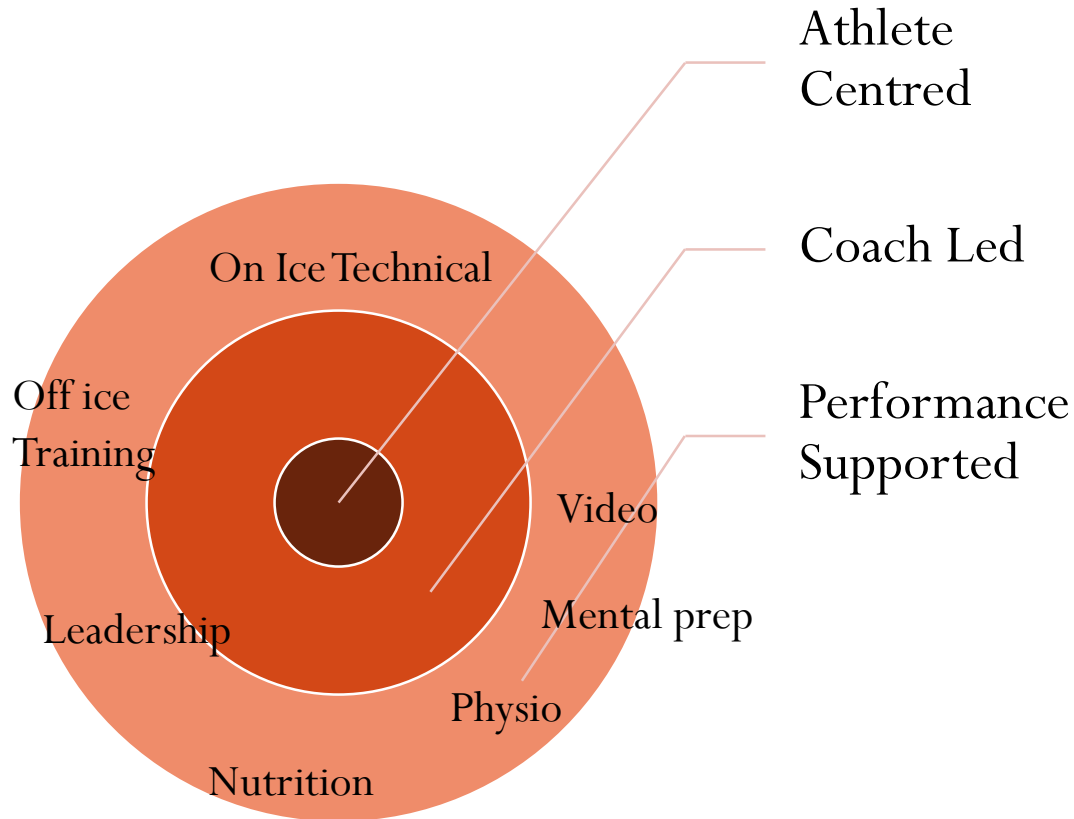

Performance Team